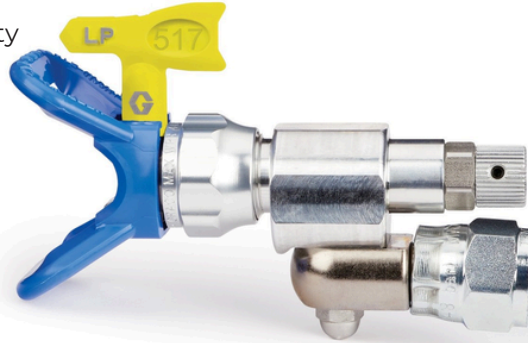

10240003

2.7M
x 25M

INDIVIDUALLY

\$11.50
EA +GST

CARTON

\$9.50
EA +GST

10240004

GRACO CLEANSHOT Shut-Off Valve

- Unique needle valve shuts fluid off at the tip for a clean pattern
- No spitting
- 180° Tip swivel for versatility
- Pressure-actuated

~~\$325.00~~
+GST

ONLY

\$280.00
+GST

19241016

GRACO AIRLESS SPRAYER 390 PC Stand