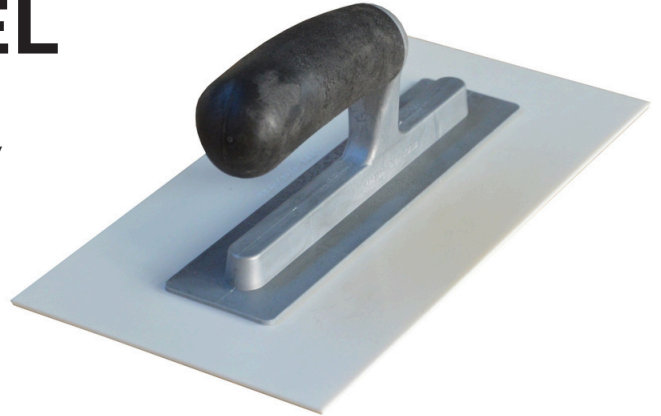

**NELA
EXTERIOR PLASTERERS
TROWEL
280mm**

- Made in Germany
- 280x130mm

ONLY
$18.95 +GST

08164051