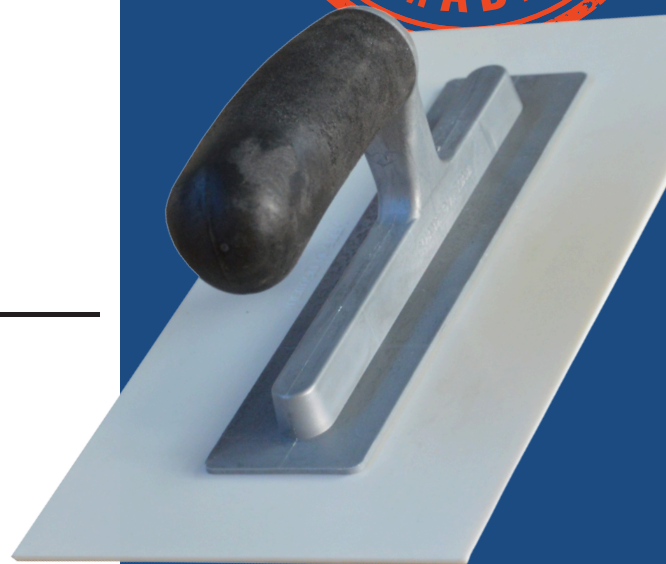

WIND-LOCK EXTERIOR PLASTERERS TROWEL 280mm

- Wind-lock trowel ideal for exterior plastering
- Made in Germany
- 280x130mm