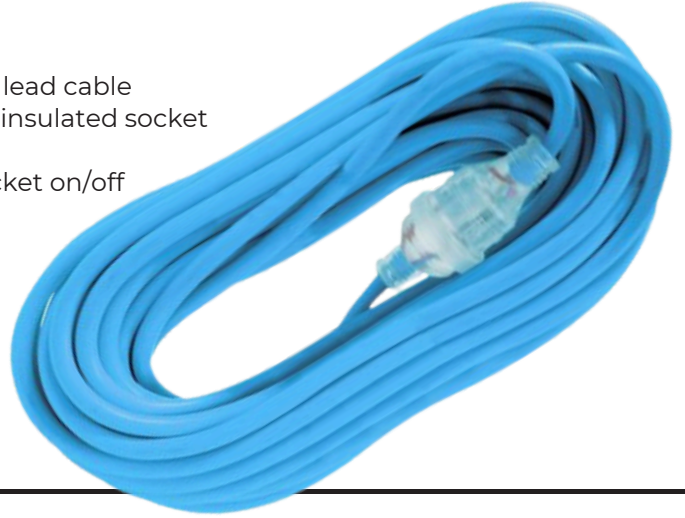

OX PRO EXTENSION LEAD 20 Metre

- Heavy duty 15A lead cable
- Industrial 3 pin insulated socket
- 10A Plug
- LED light in socket on/off indicator

**ONLY
$54.95**
+GST

R&S GOLD SLIM WALL BRUSH 3 Packs

- Suitable for use with all types of paint
- Premium quality
- Blended polyester
- Slimline design
- Tried & tested by the trade!

**ONLY @
R&S
trade centre**

50MM $24.00
EACH
+GST

($8.00+GST PER BRUSH)

63MM $30.00
EACH
+GST

($10.00+GST PER BRUSH)

75MM $36.00
EACH
+GST

($12.00+GST PER BRUSH)