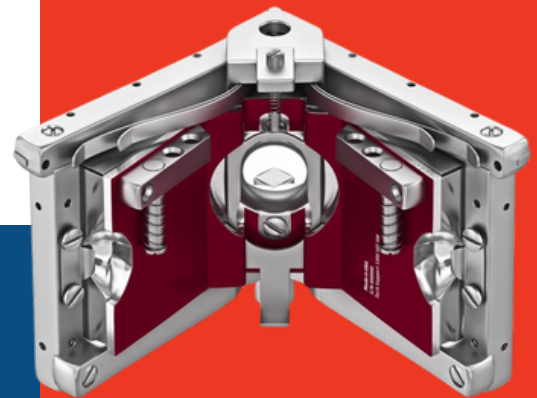

INTEX BIG MUDDA AUTOMATIC FINISHING BOX

- Automatic pressure mechanism
- Over 50% easier to push than standard boxes
- Easy to operate & allows for thicker compound use
- 5 Year warranty

200MM (8")
\$630.00 EACH +GST
SKU: 1951138