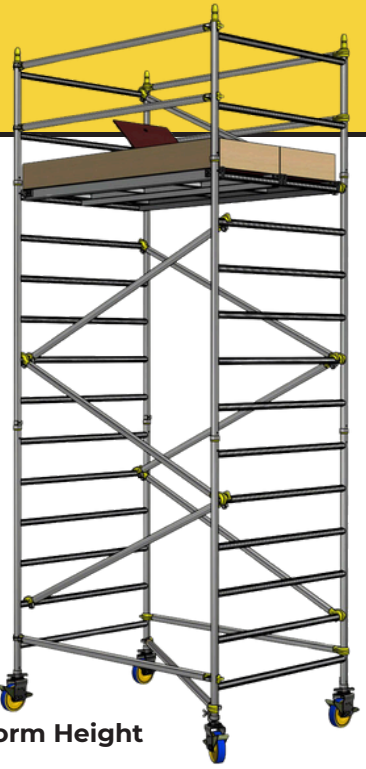

15mm
NAP

\$11.50
+GST

**BONUS
COFFEE
MACHINE
WITH EVERY
4M OR OVER
SCAFFOLD**

**EASY ACCESS
MOBI 400
SCAFFOLD**

- Easy snaplock connections
- Serrated tubular transoms for safe climbing so need for additional ladder
- Lightweight aluminium construction
- Simple componentry
- Adjustable castors

NOW ONLY
\$4999.00 +GST

Length: 2.0m
Width: 1.37m
4m Max Platform Height

**EASY ACCESS
FMT 400
SCAFFOLD**
Steel Cross Braces

- Complete with one standard platform & one access platform
- Includes toe boards & outriggers
- Large work surface
- Simple componentry for user friendly erecting
- Robust design
- Snaplock handrails
- High adjustable castors