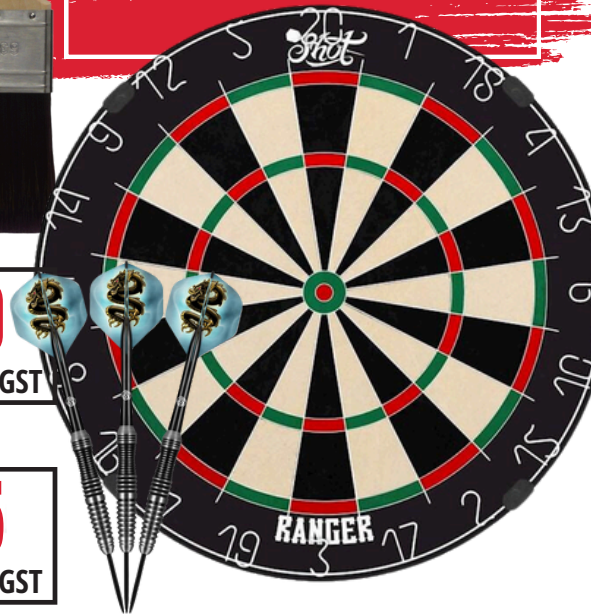

BULK BUY DEAL

BUY
18 x 50mm
OR
18 x 63mm
AND GET A FREE
QUALITY RANGER
DART BOARD & DARTS
(WORLD DART
FEDERATION SPECS)